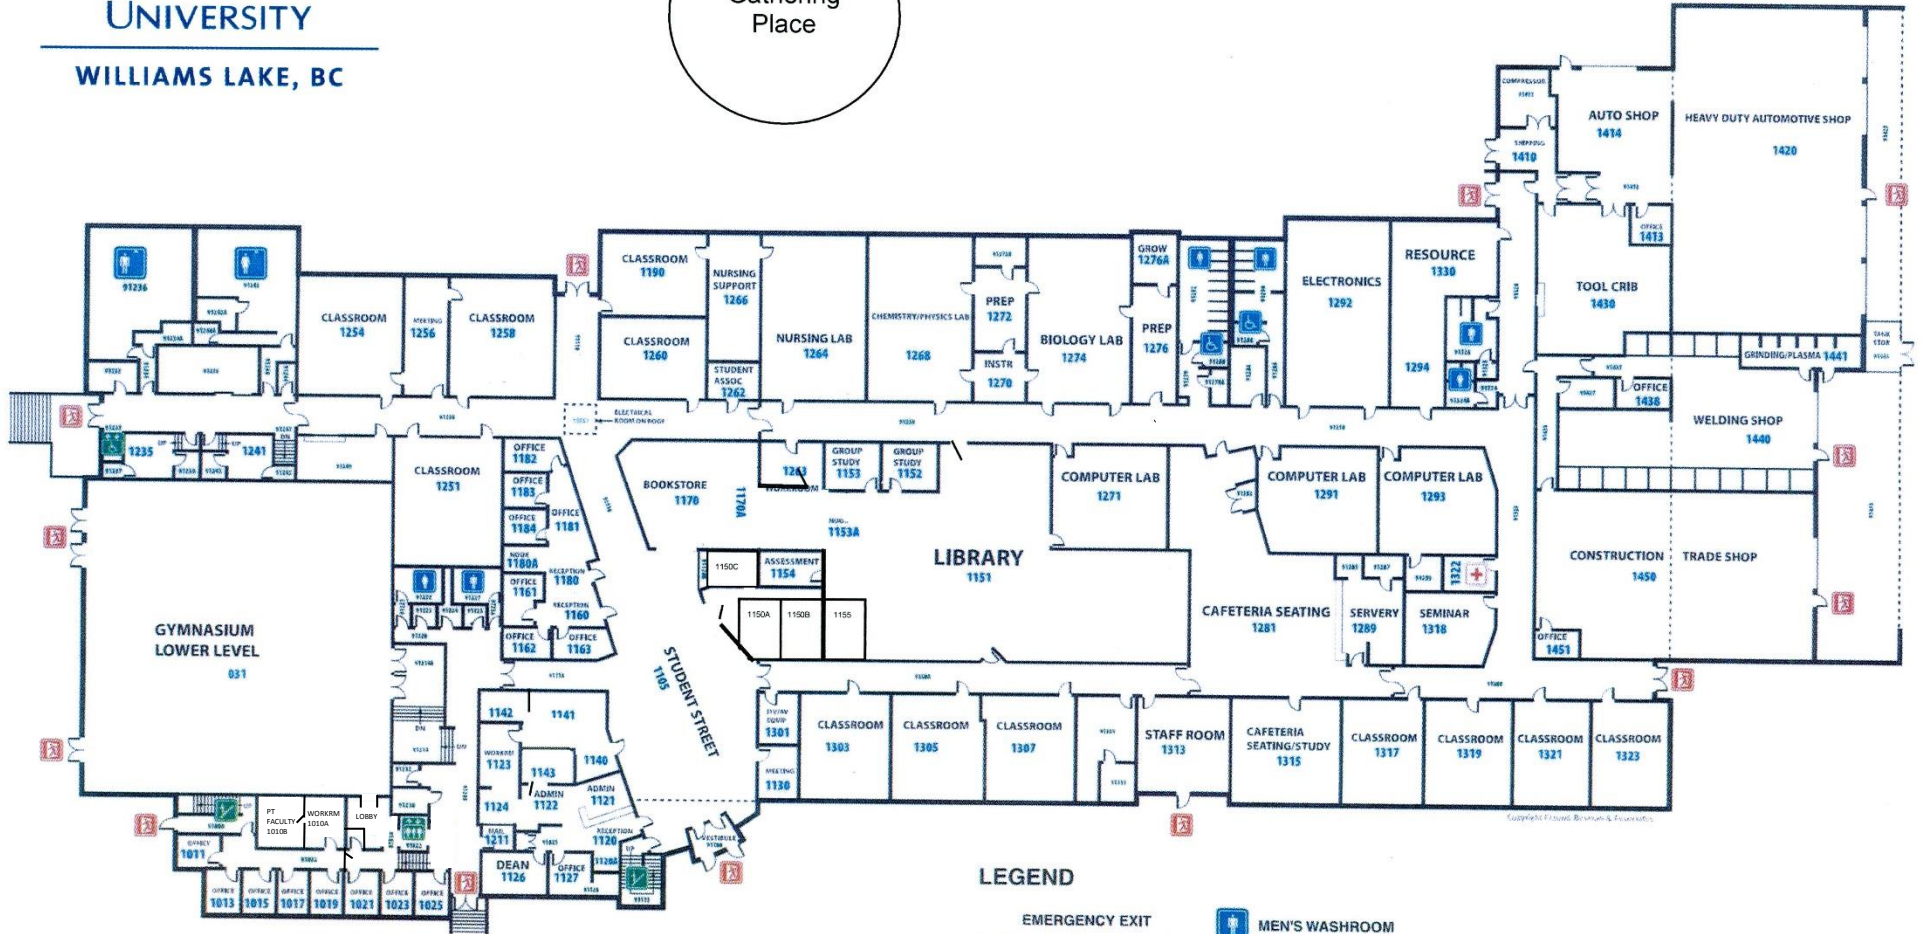

THOMPSON RIVERS UNIVERSITY

WILLIAMS LAKE, BC

Gathering Place

SECOND FLOOR

LEGEND

- EMERGENCY EXIT
- ELEVATOR
- WHEELCHAIR ELEVATOR
- STAIRS
- FIRST AID
- MEN'S WASHROOM
- WOMEN'S WASHROOM
- WHEELCHAIR WASHROOM
- MEN'S SHOWERS
- WOMEN'S SHOWERS