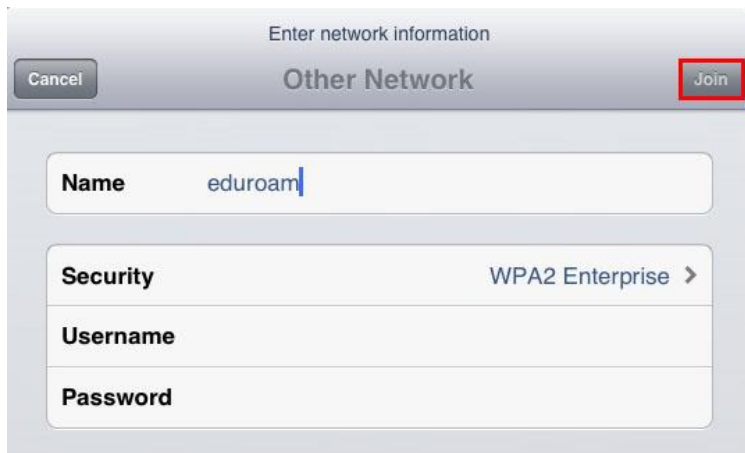

Manual iOS Configuration

1. Press Other...

2. Type in eduroam on the Name field
3. Security to be set to WPA2 Enterprise
4. Network username and password
5. Click Join. May be prompted to accept the certificate