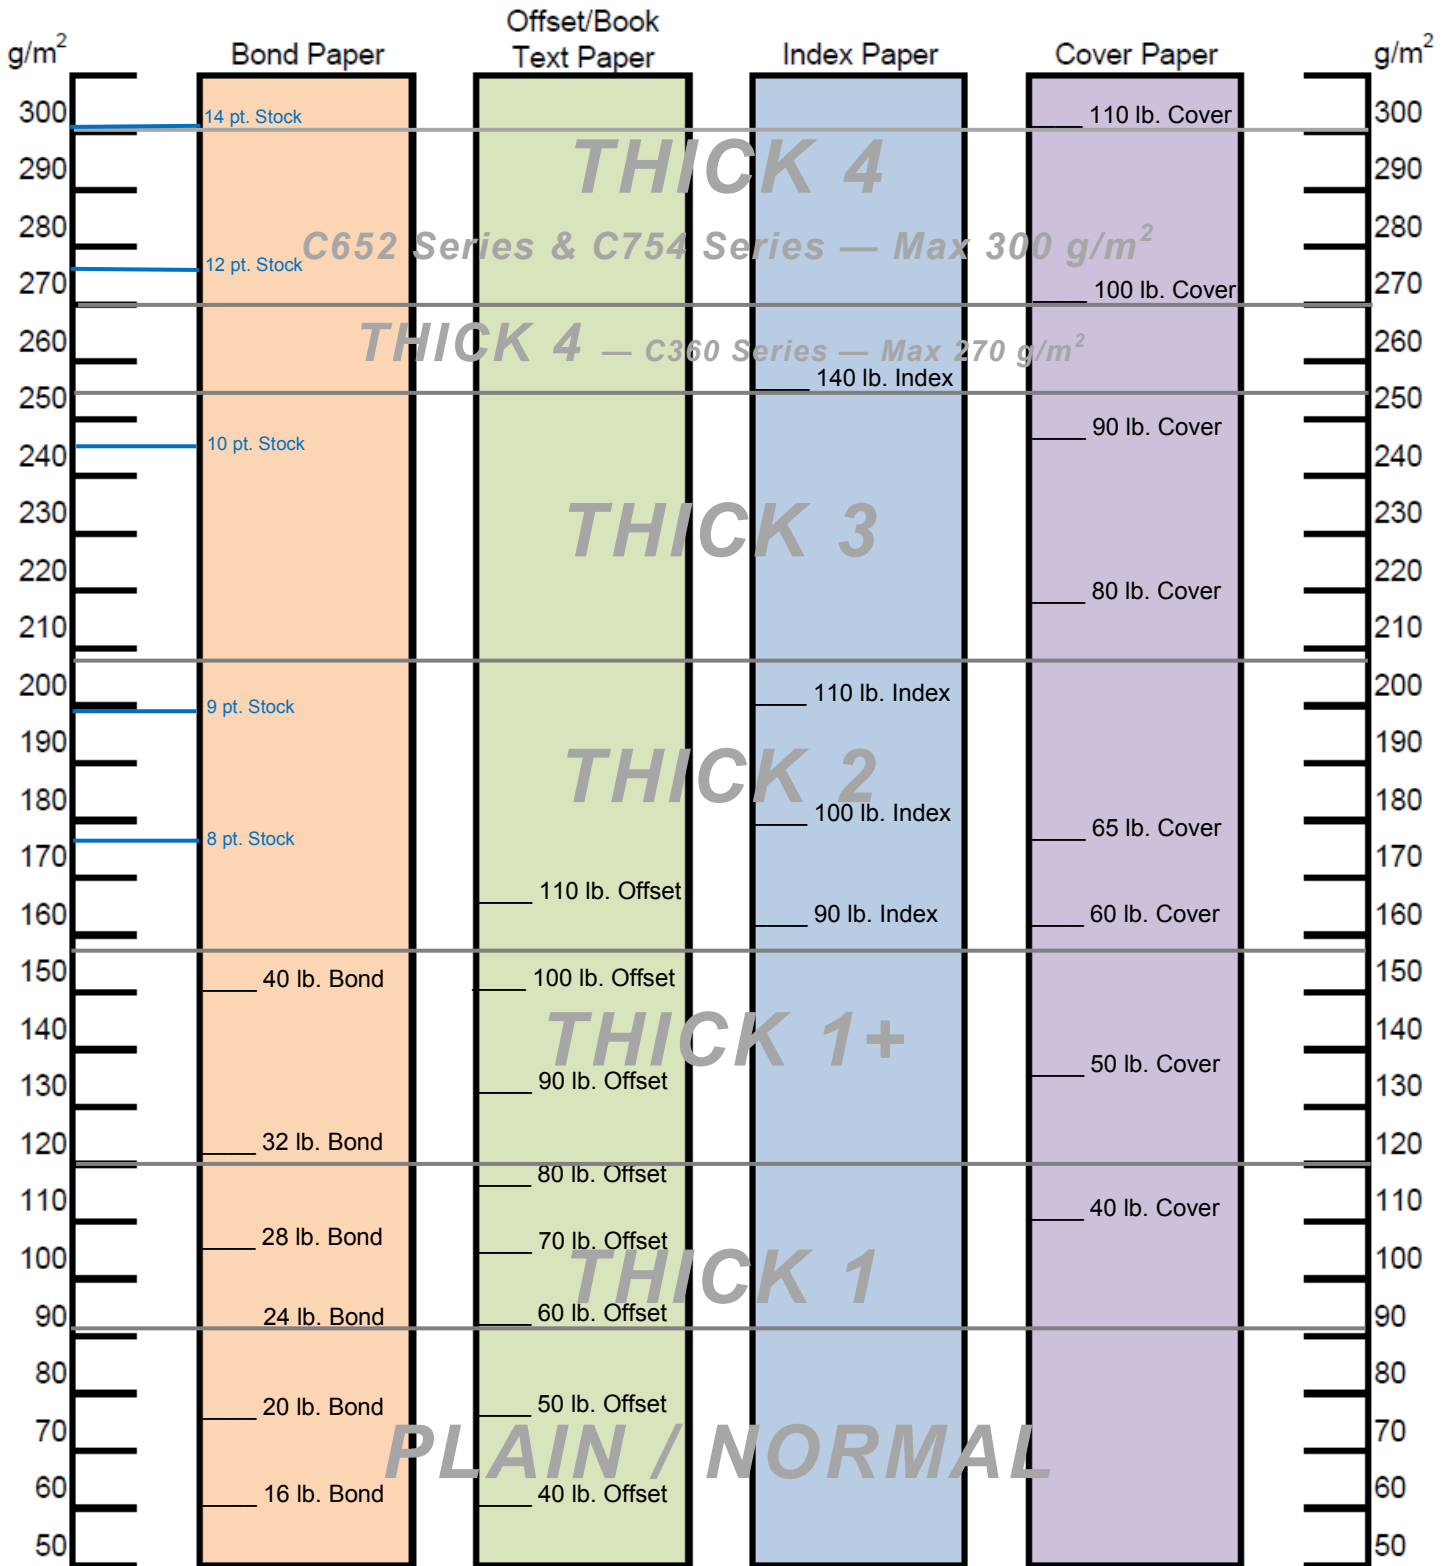

KONICA MINOLTA

# Canadian Paper Weight Equivalencies

For use on Konica Minolta bizhub colour MFP devices