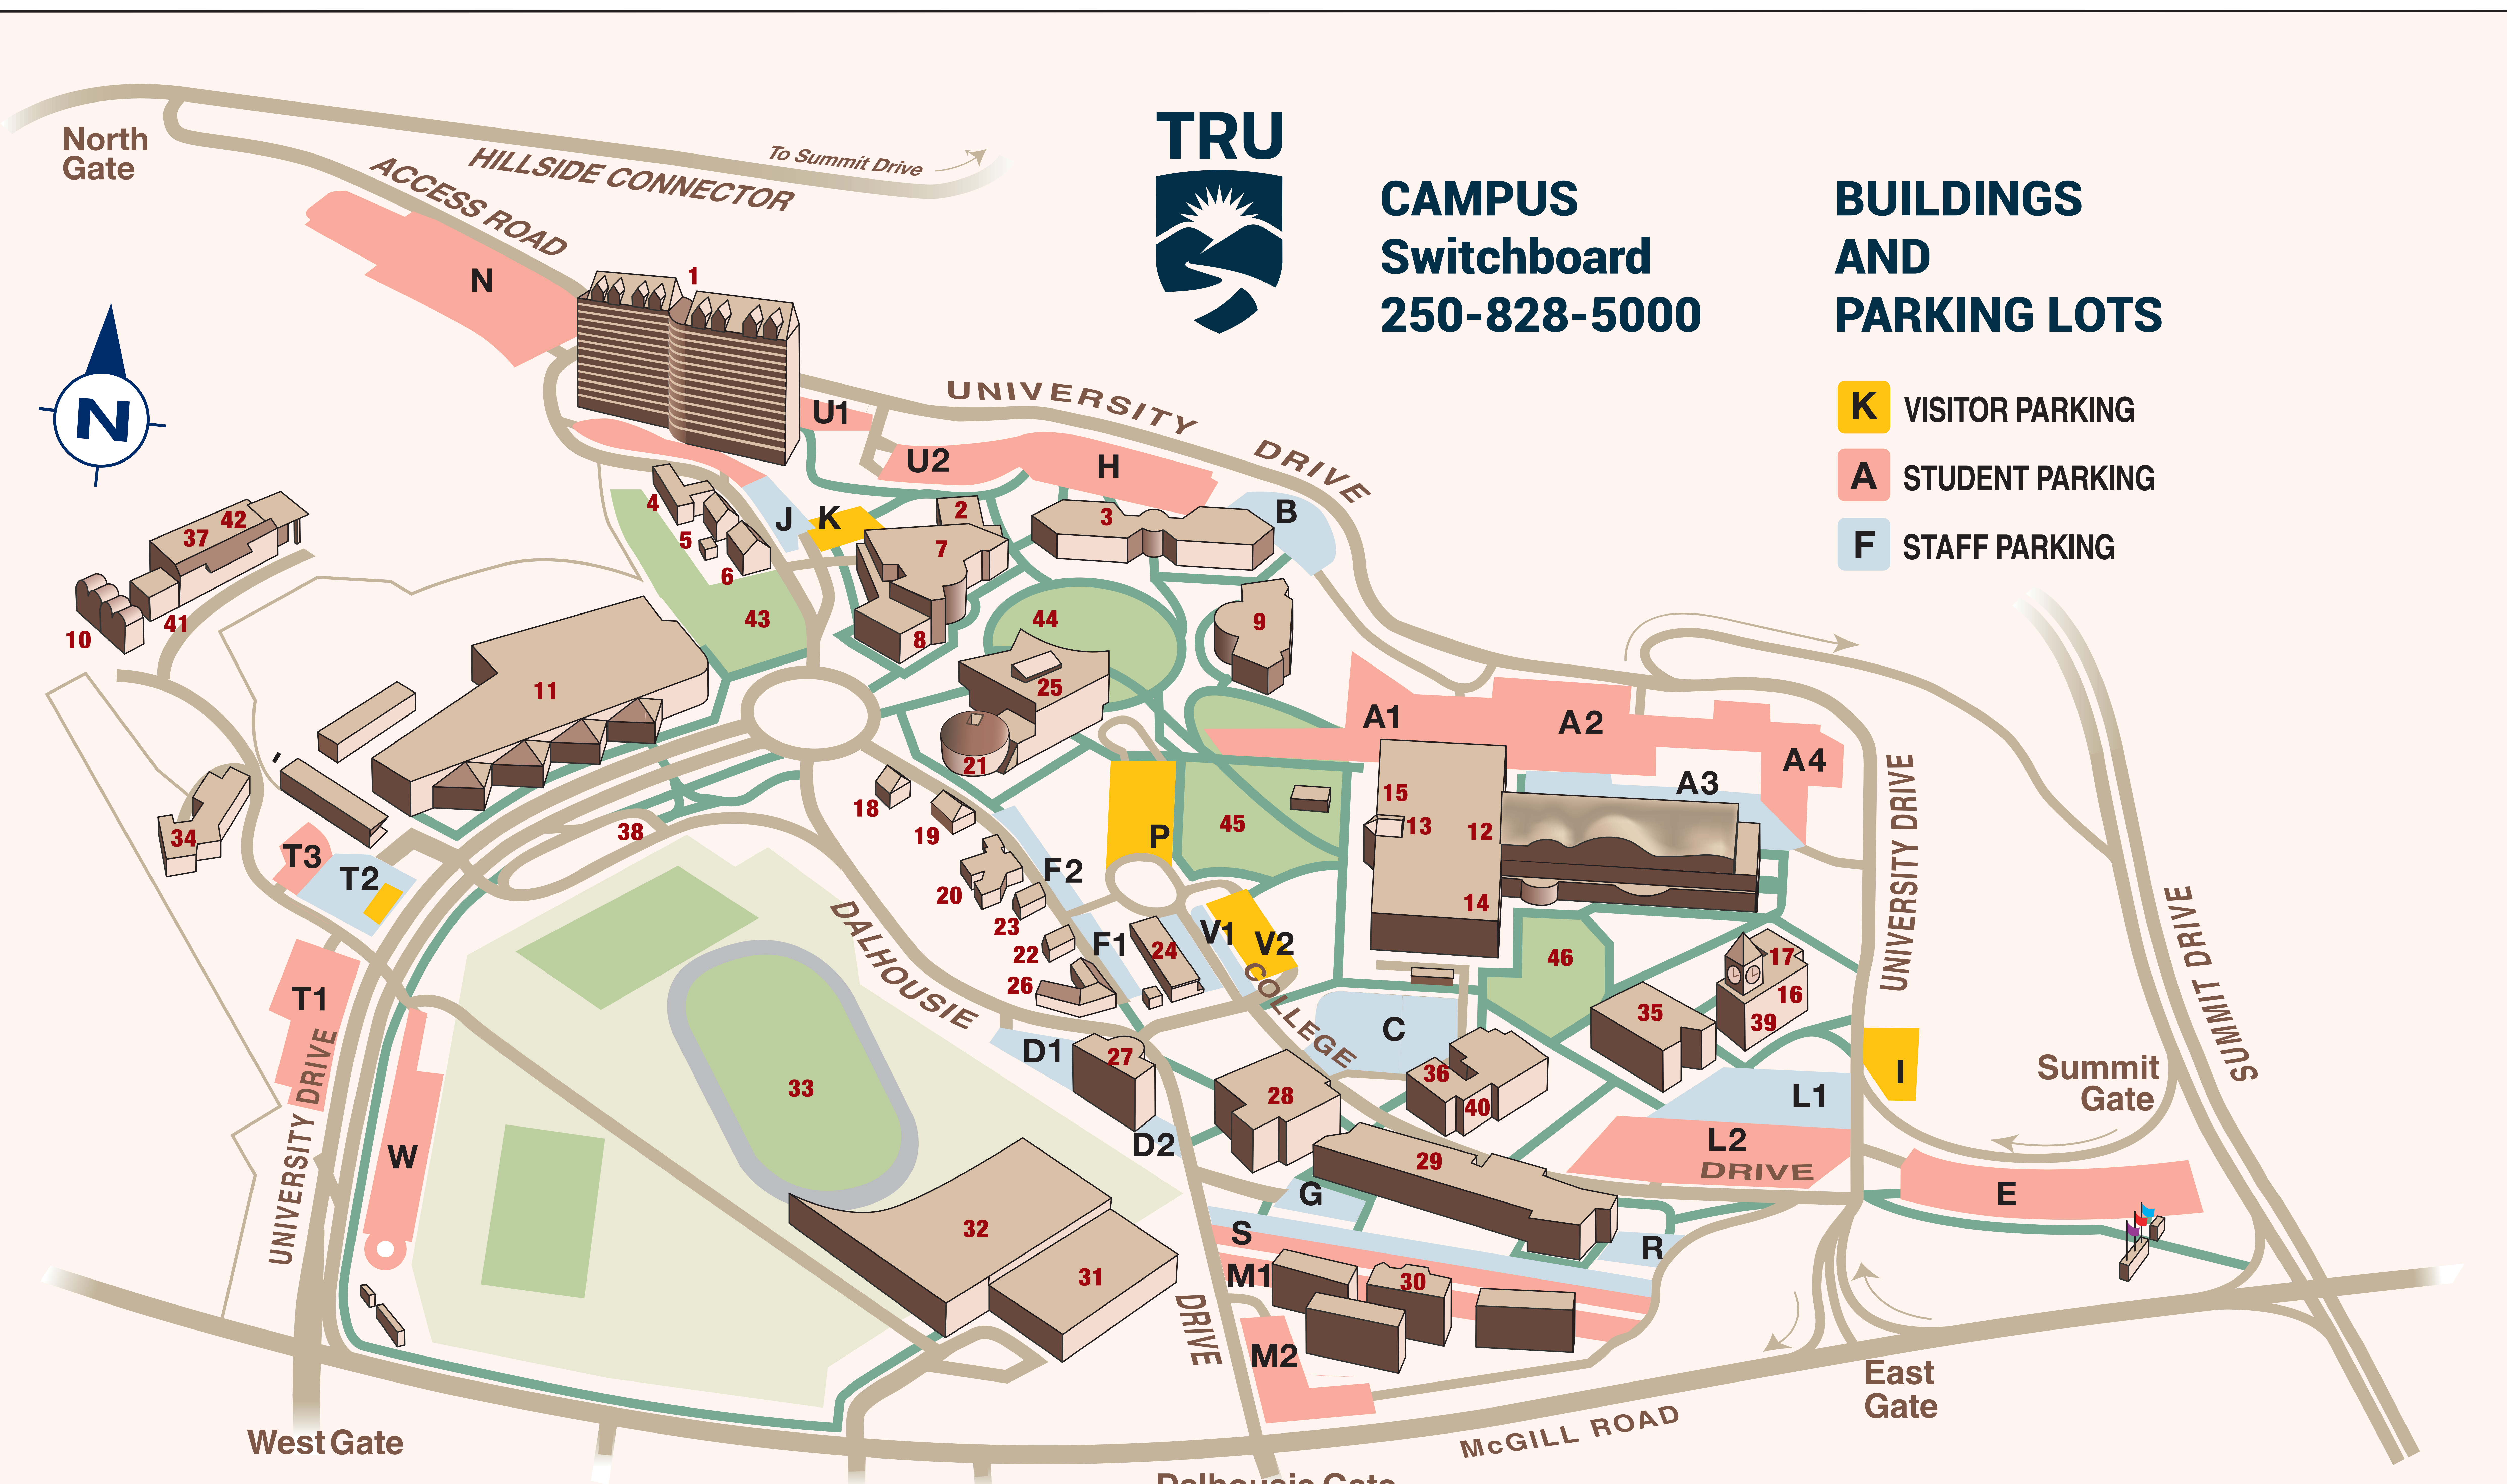

CAMPUS
Switchboard
250-828-5000

BUILDINGS
AND
PARKING LOTS

- K** VISITOR PARKING
- A** STUDENT PARKING
- F** STAFF PARKING

- | | | | | |
|--|--------------------------------------|--|--|--|
| 1 TRU Student Residence and Conference Centre | 10 Research Greenhouses | 20 Childcare | 28 Gymnasium | 37 Materials Distribution Centre & Purchasing |
| 2 Independent Centre | 11 Trades & Technology | 21 Irving K. Barber BC Centre | 29 Ken Lepin Building | 38 Transit Loop |
| 3 Arts & Education | 12 Old Main | 22 Aboriginal Cultural Centre "The Gathering Place" | 30 On-Campus Housing at TRU | 39 Foundation & Alumni |
| 4 Horticulture | 13 BMO Student Street | 23 Environment & Sustainability | 31 Tournament Capital Centre (City) | 40 Meat Store |
| 5 STaR Centre | 14 TRU Print Services | 24 Human Resources | 32 Field House (City) | 41 Facilities Shops |
| 6 Radio CFBX | 15 Actors Workshop Theatre | 25 Brown Family House of Learning | 33 Hillside Stadium (City) | 42 Facilities/Parking Services |
| 7 Campus Activity Centre | 16 Clocktower | 26 Research Centre | 34 Animal Health Technology | 43 Horticulture Gardens |
| 8 TRU Bookstore | 17 Alumni Theatre | 27 BC Centre for Open Learning | 35 Library | 44 Campus Commons |
| 9 International Building | 18 Cariboo Child Care Society | | 36 Culinary Arts Training Centre | 45 Campus Green |
| | 19 Faculty Association | | | 46 Campus Court |