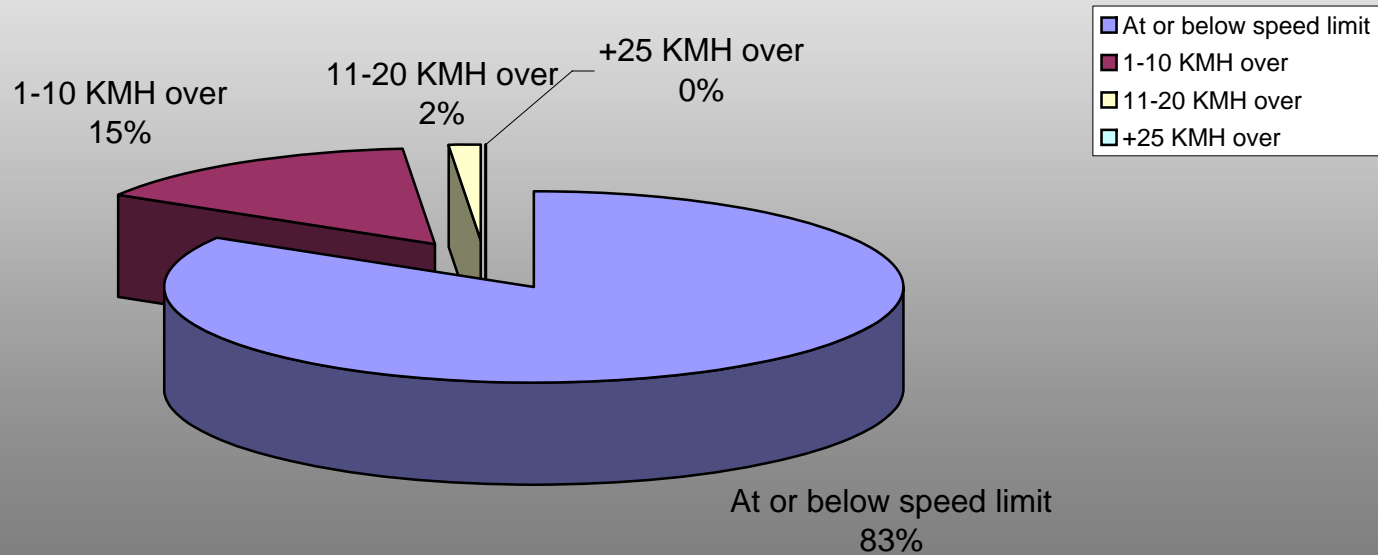

Vehicular Speeds at Eastgate Speed Limit 30 KMH

Survey date: Sep 27, 2006, 0730 - 1130
Conducted by: North Shore Community Police Office
Location: Eastgate Entrance
Vehicles Surveyed - 1194

Vehicular Speeds at Westgate Speed Limit 30 KMH

Survey date: Sep 27, 2006, 0800 - 1200
Conducted by: North Shore Community Police Office
Location: Westgate Entrance
Vehicles Surveyed - 377