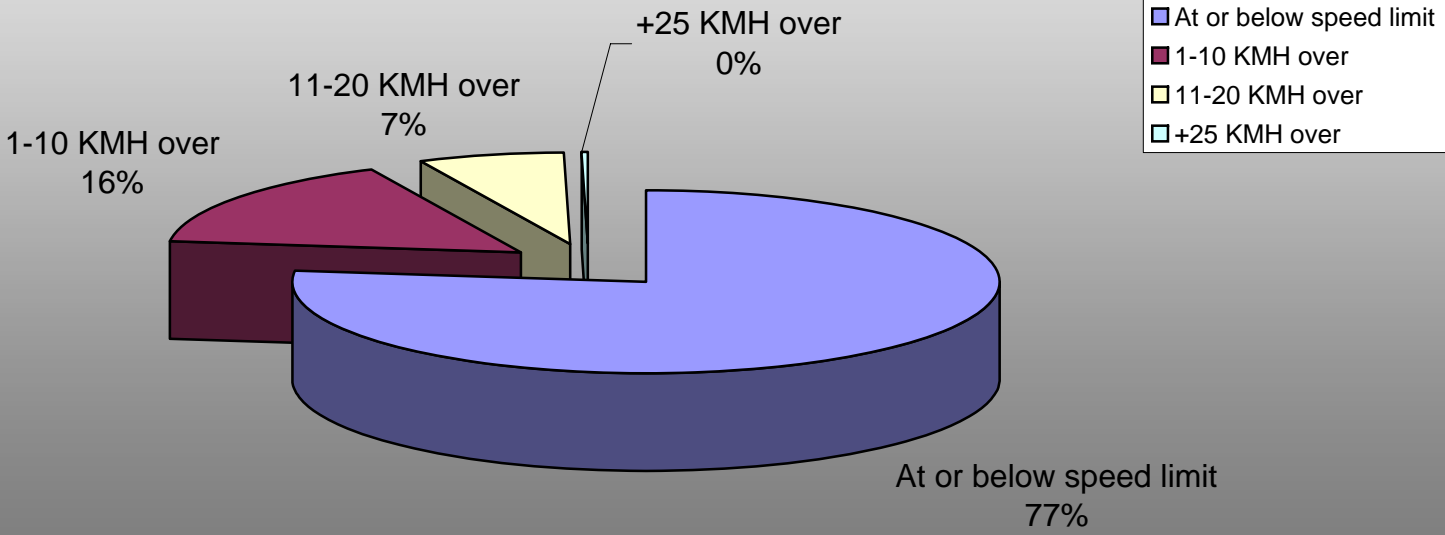

Vehicular Speeds at Eastgate Speed Limit 30 KMH

Survey date: Sep 27, 2006, 0730 - 1130
Conducted by: North Shore Community Police Office
Location: Eastgate Entrance
Vehicles Surveyed - 1194

Vehicular Speeds at Westgate Speed Limit 30 KMH

Survey date: Sep 27, 2006, 0800 - 1200
Conducted by: North Shore Community Police Office
Location: Westgate Entrance
Vehicles Surveyed - 377