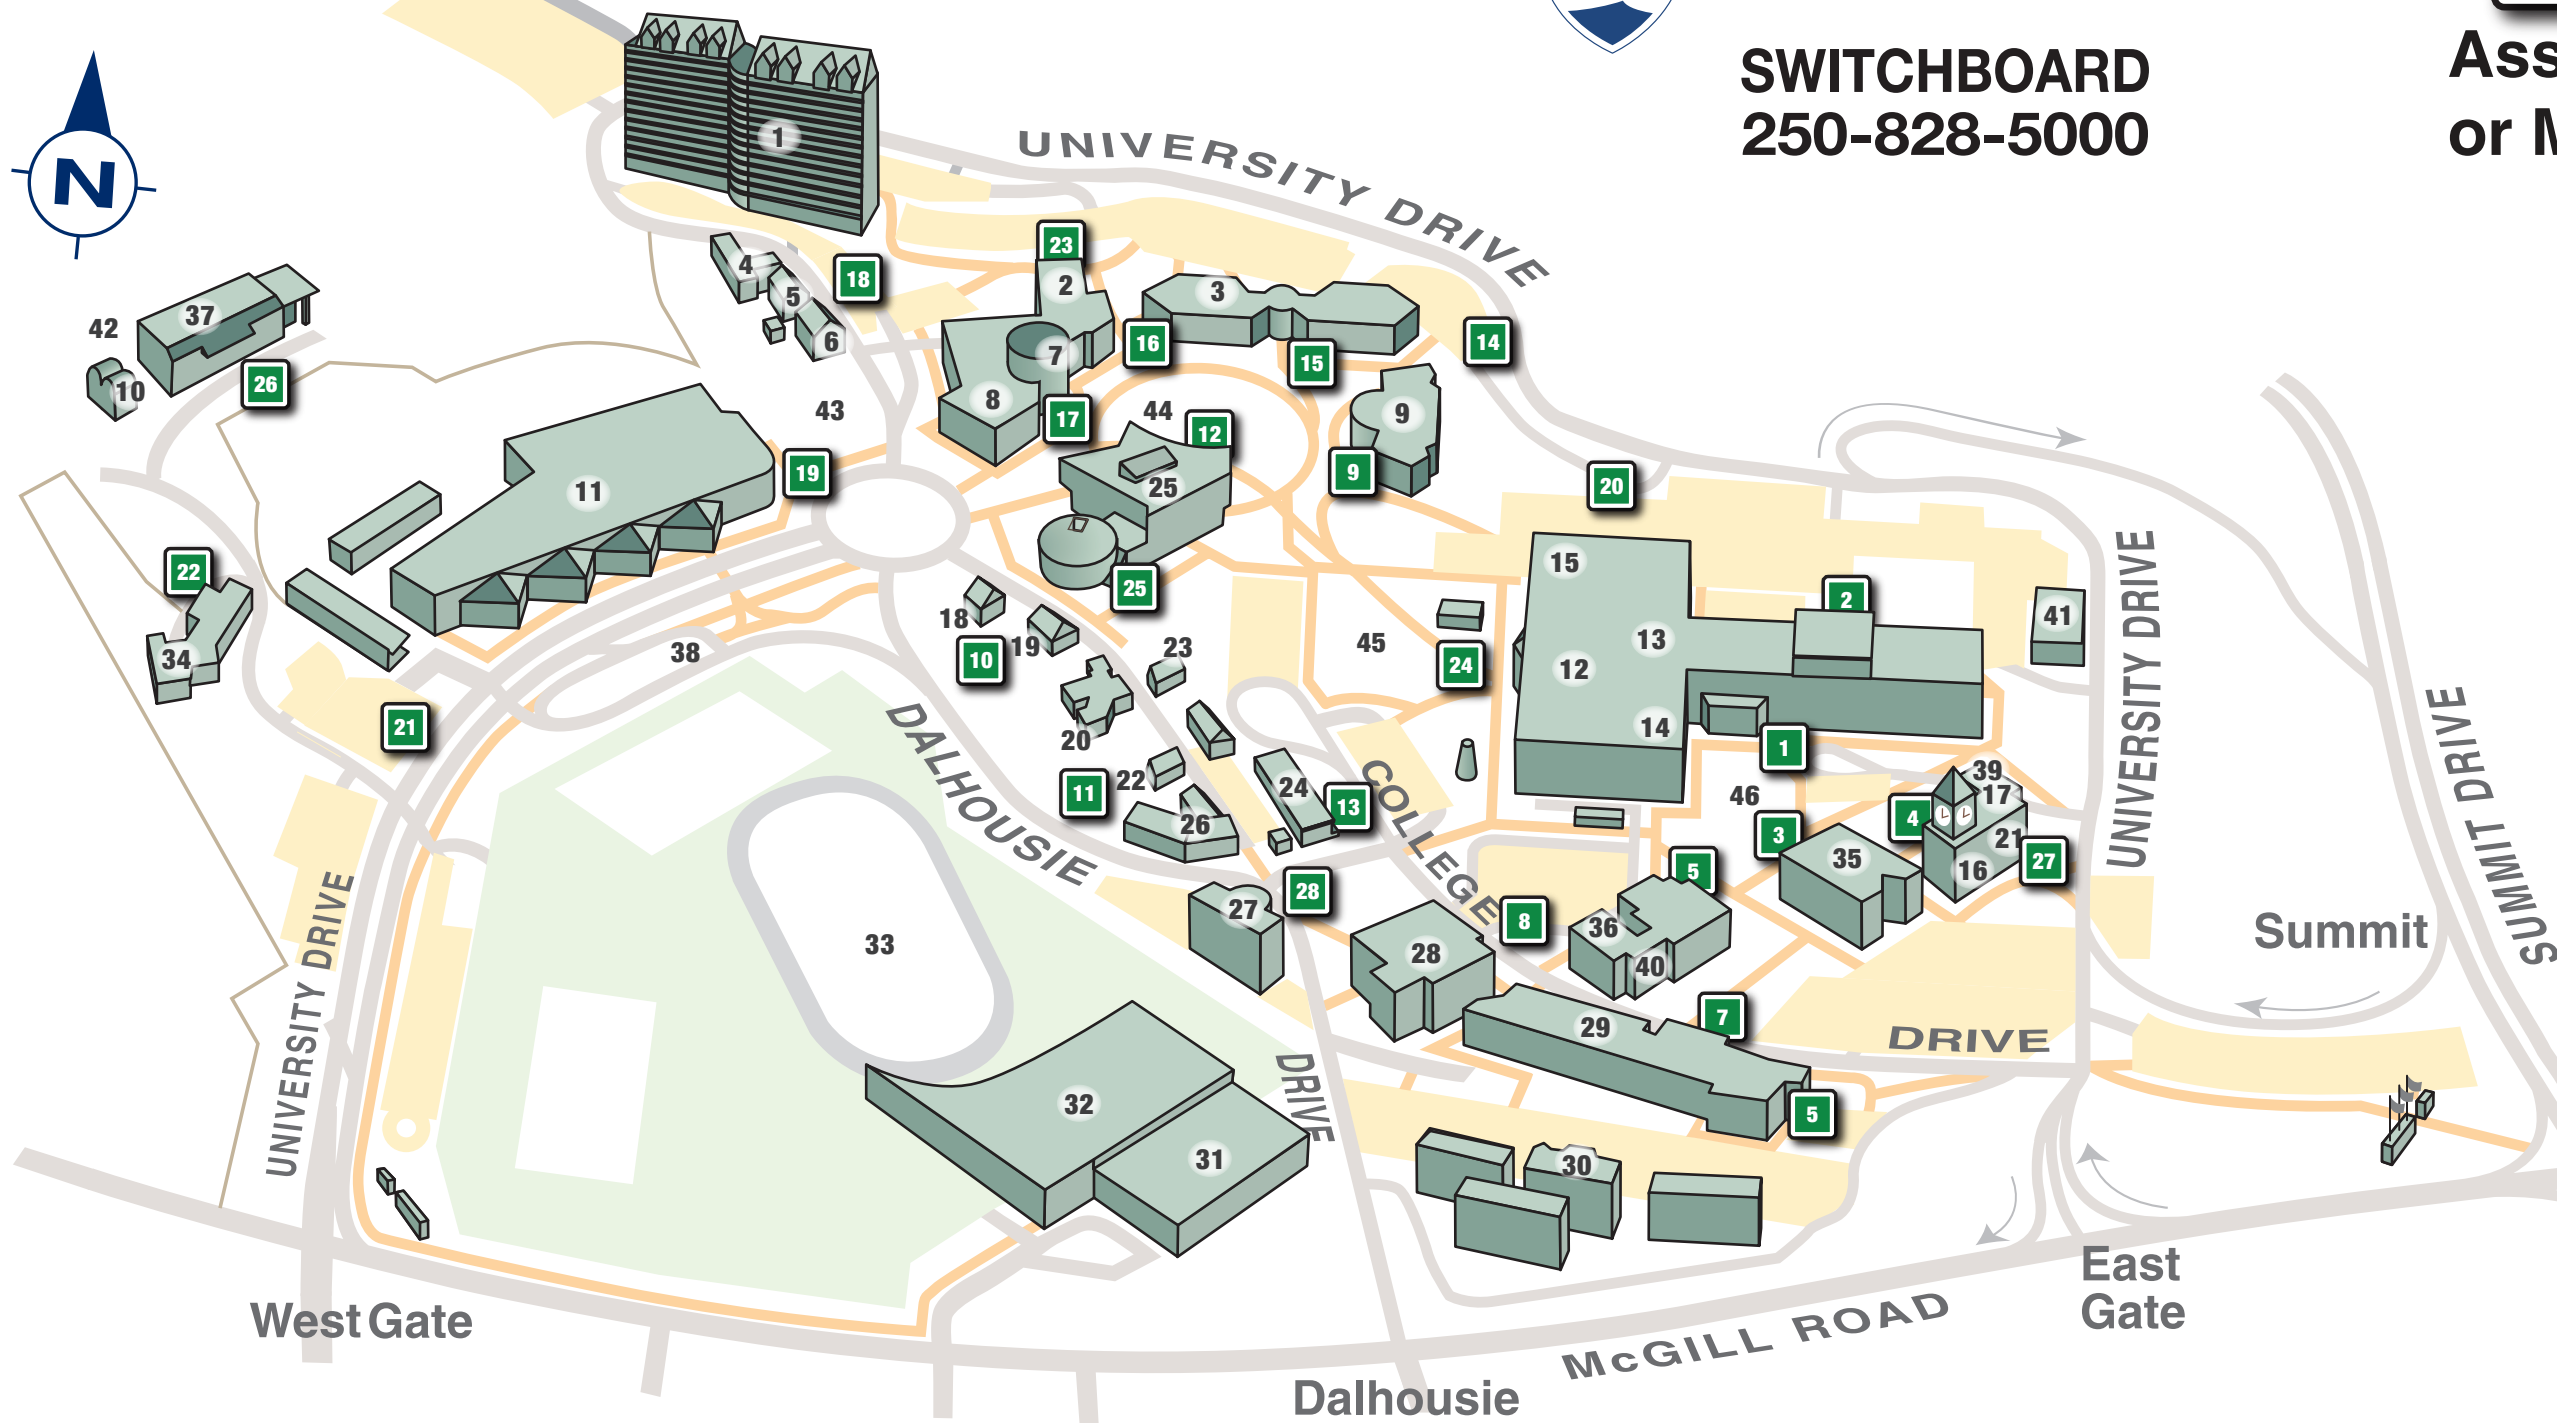

North Gate

HILLSIDE CONNECTOR  
ACCESS ROAD  
To Summit Drive

# CAMPUS

SWITCHBOARD  
250-828-5000

22

Assembly Area  
or Muster Station

- 1 TRU Student Residence and Conference Centre
- 2 Independent Centre
- 3 Arts & Education
- 4 Horticulture
- 5 Welcome Centre "Student Recruitment & Liaison"
- 6 Radio CFBX
- 7 Campus Activity Centre

- 8 TRU Bookstore
- 9 International Building
- 10 Research Greenhouses
- 11 Trades & Technology
- 12 Old Main
- 13 *Student Street*
- 14 TRU Print Services
- 15 Actors Workshop Theatre
- 16 Clock Tower

- 32 Field House (City)
- 33 Hillside Stadium (City)
- 34 Animal Health Technology
- 35 Library
- 36 Culinary Arts Training Centre
- 37 Materials Distribution Centre & Purchasing
- 38 Transit Loop
- 39 Foundation & Alumni