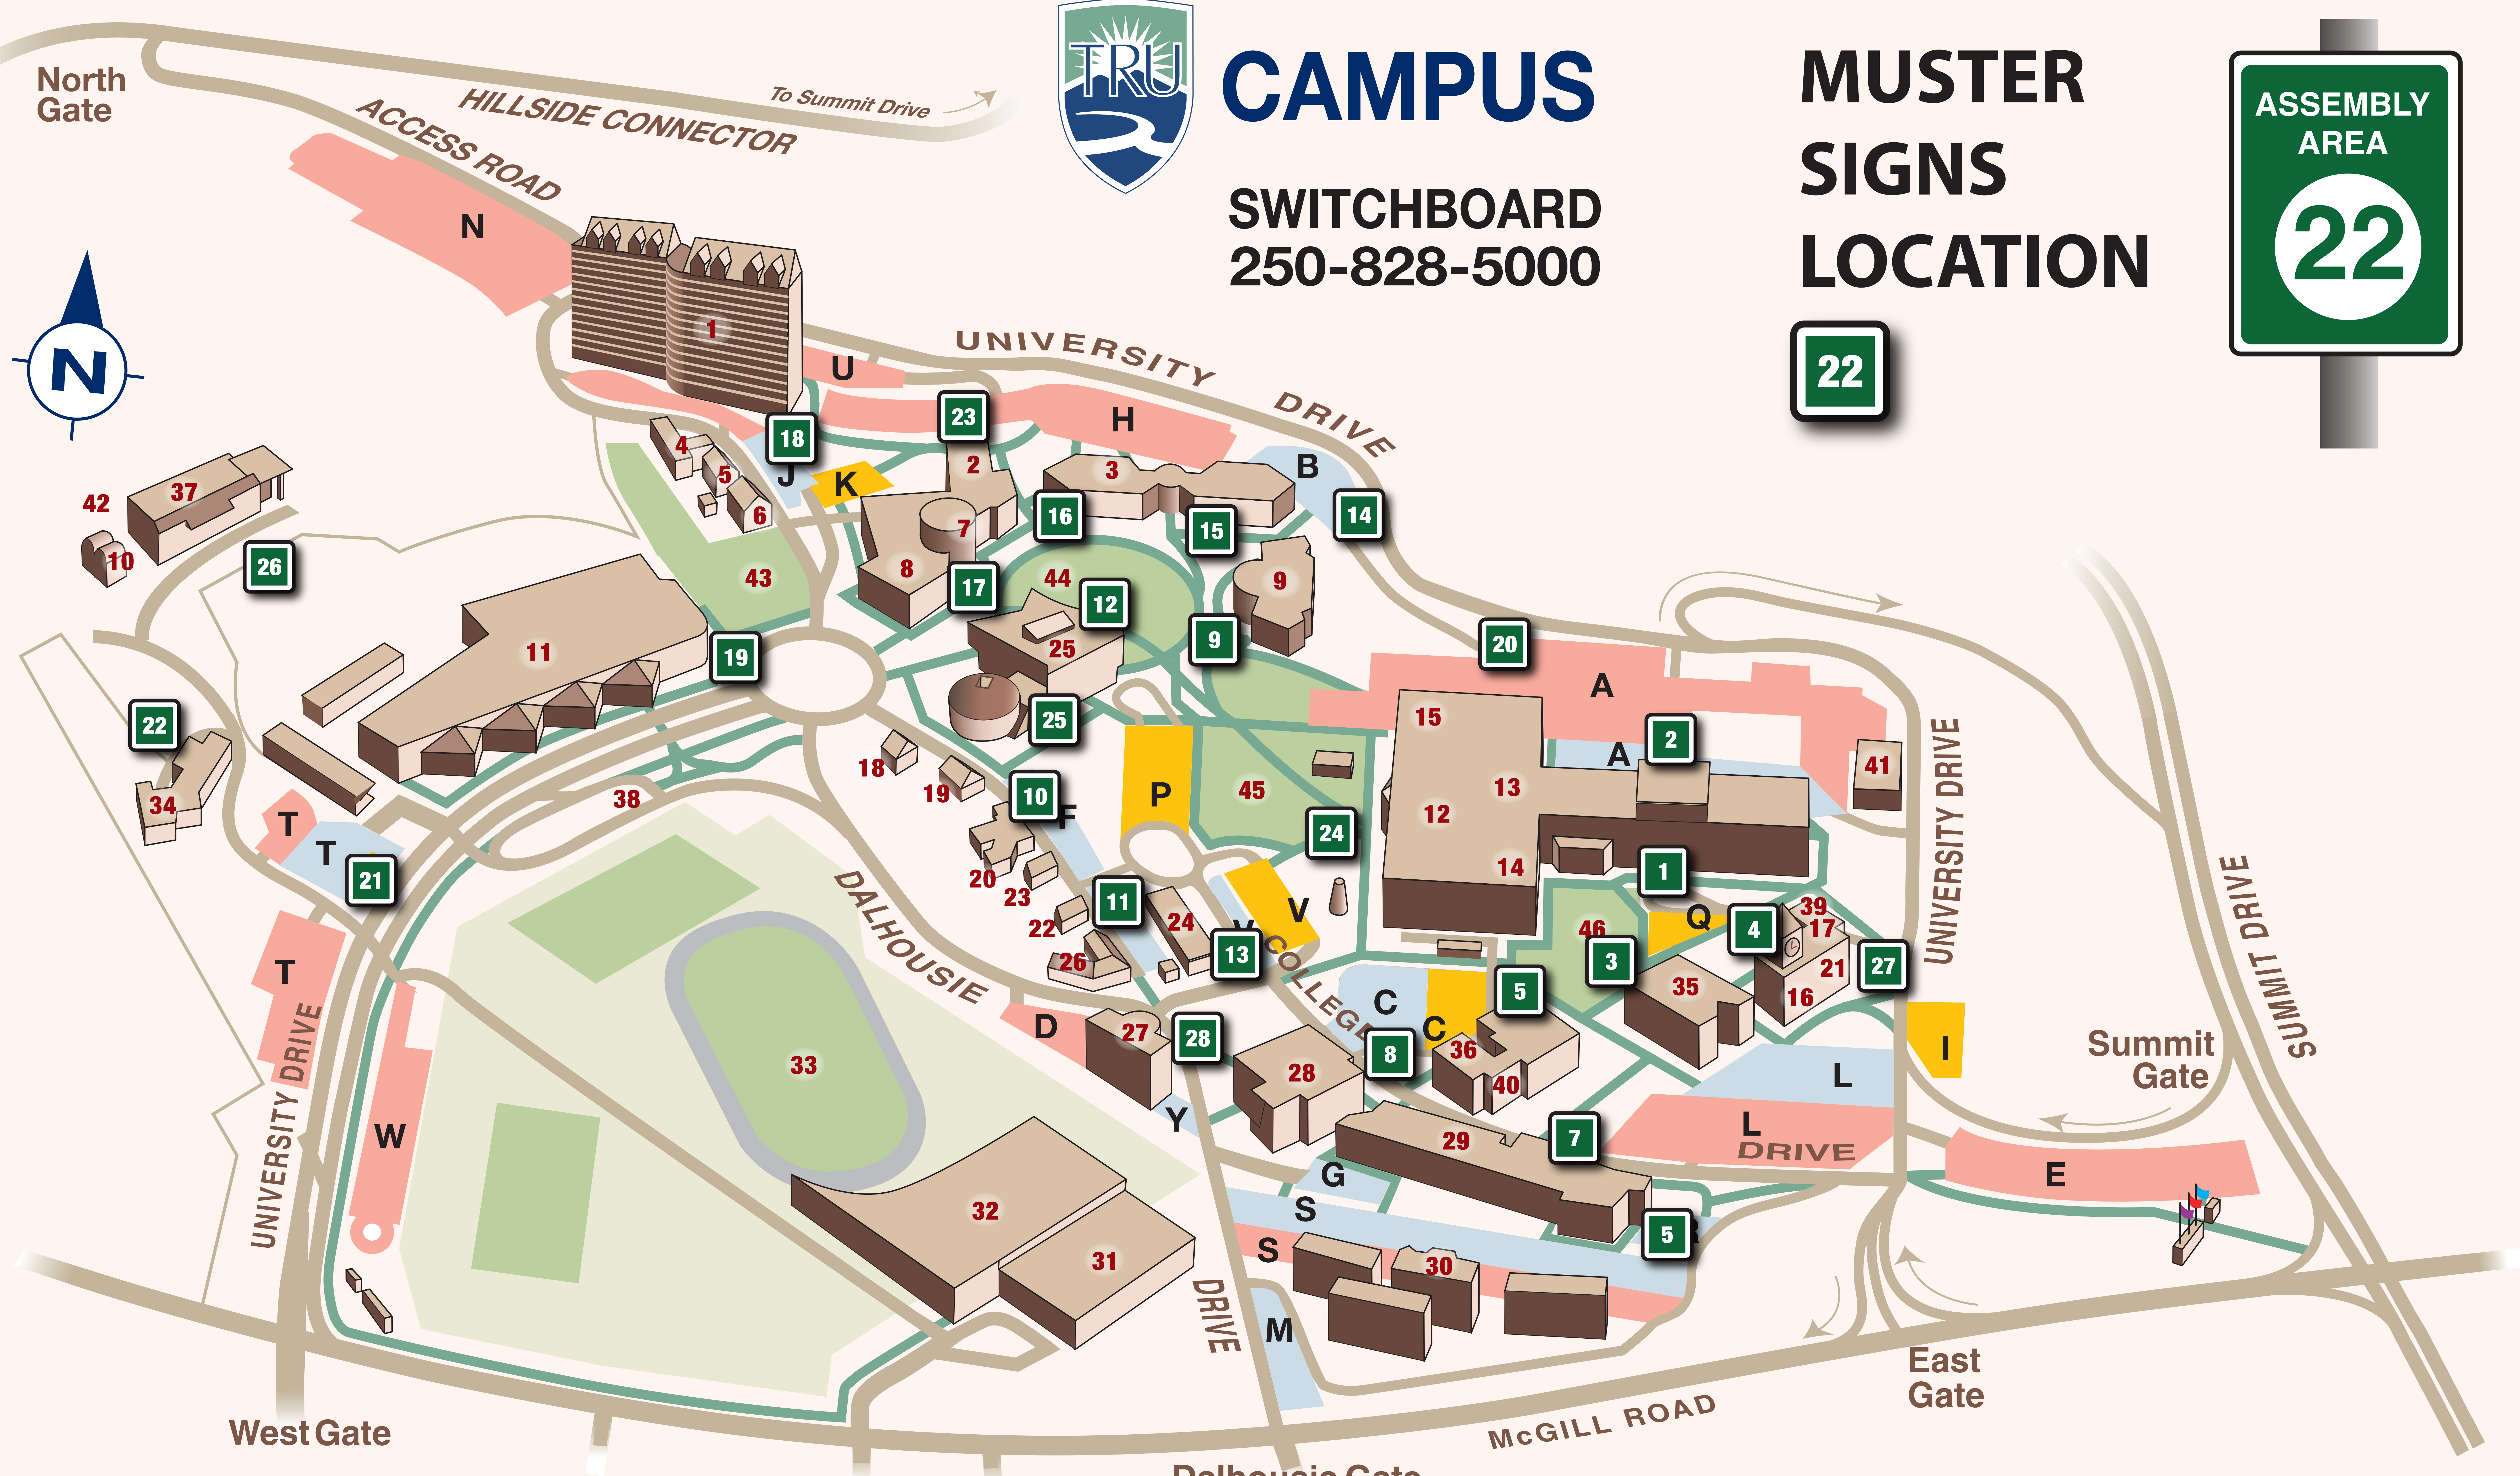

CAMPUS

SWITCHBOARD
250-828-5000

MUSTER SIGNS LOCATION

- 1 TRU Student Residence and Conference Centre
- 2 Independent Centre
- 3 Arts & Education
- 4 Horticulture
- 5 Welcome Centre
- 6 Radio CFBX
- 7 Campus Activity Centre
- 8 TRU Bookstore
- 9 International Building

- 10 Research Greenhouses
- 11 Trades & Technology
- 12 Old Main
- 13 *Student Street*
- 14 TRU Print Services
- 15 Actors Workshop Theatre
- 16 Clocktower
- 17 Alumni Theatre
- 18 Cariboo Child Care Society
- 19 Faculty Association

- 20 Childcare
- 21 Institutional Planning & Analysis
- 22 Aboriginal Cultural Centre "The Gathering Place"
- 23 Omega "Student Newspaper"
- 24 Facilities/Parking Services
- 25 House of Learning (2010)
- 26 Research Centre
- 27 BC Centre for Open Learning

- 37 Materials Distribution Centre & Purchasing
- 38 Transit Loop
- 39 Foundation & Alumni
- 40 Meat Store
- 41 Faculty Annex A
- 42 Disk Golf Course
- 43 Horticulture Gardens
- 44 Campus Commons
- 45 Campus Green
- 46 Campus Court