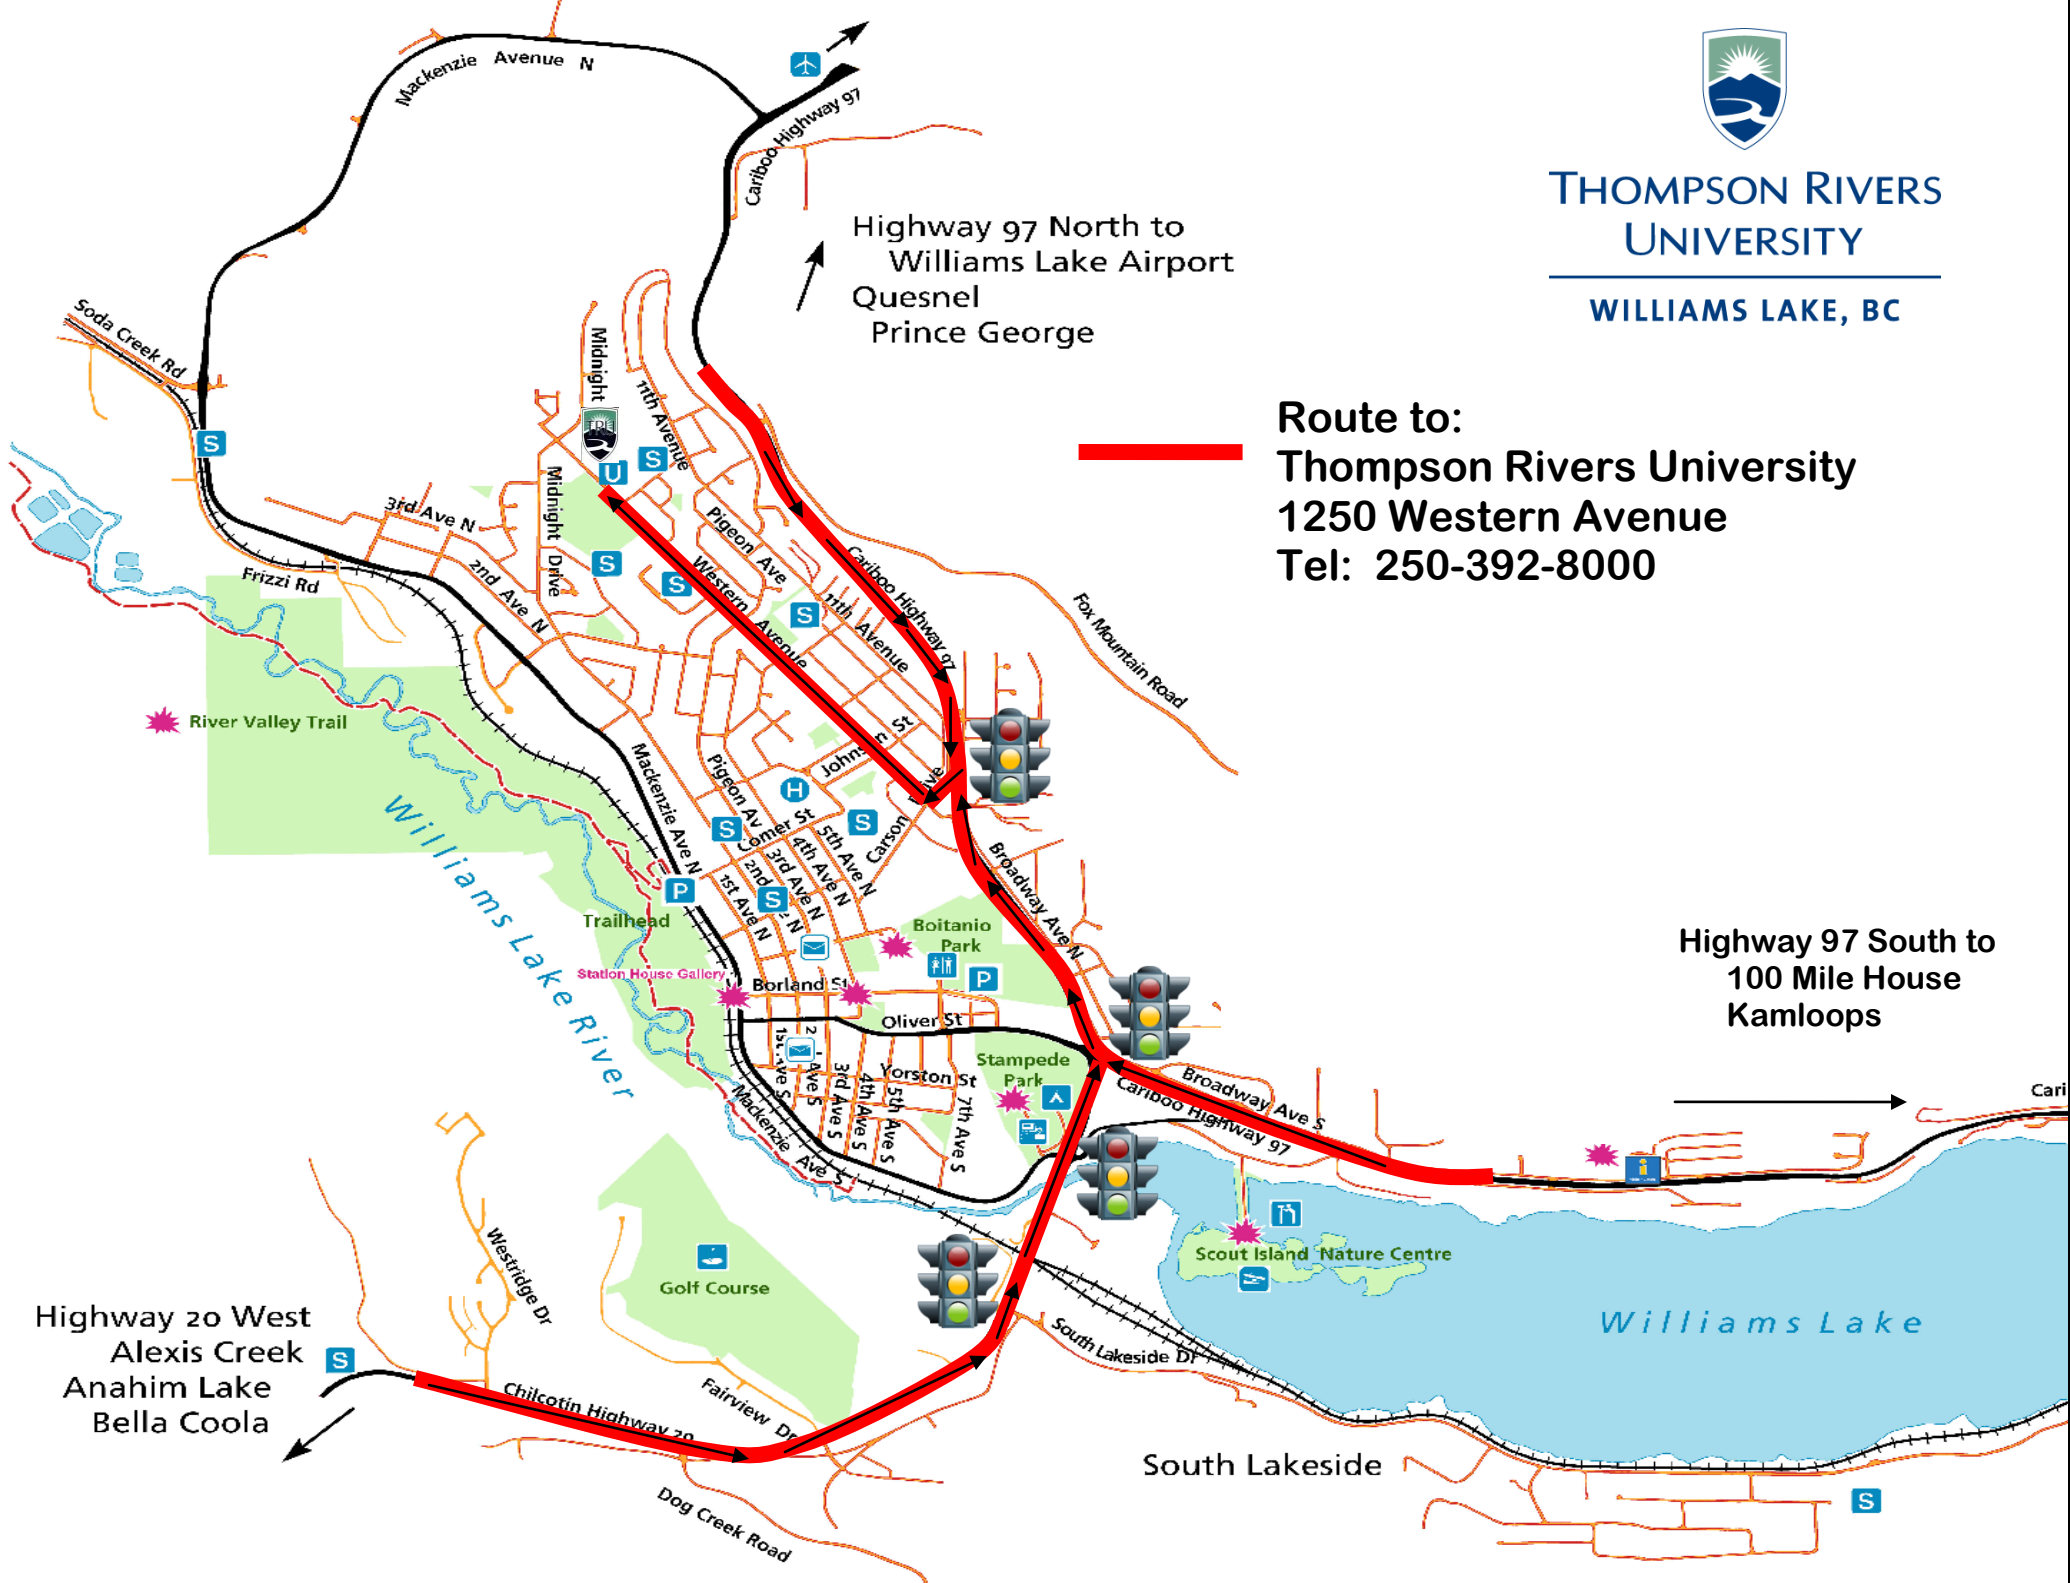

**THOMPSON RIVERS
UNIVERSITY**

WILLIAMS LAKE, BC

**Route to:
Thompson Rivers University
1250 Western Avenue
Tel: 250-392-8000**

Highway 97 North to
Williams Lake Airport
Quesnel
Prince George

Highway 97 South to
100 Mile House
Kamloops

Highway 20 West
Alexis Creek
Anahim Lake
Bella Coola

South Lakeside