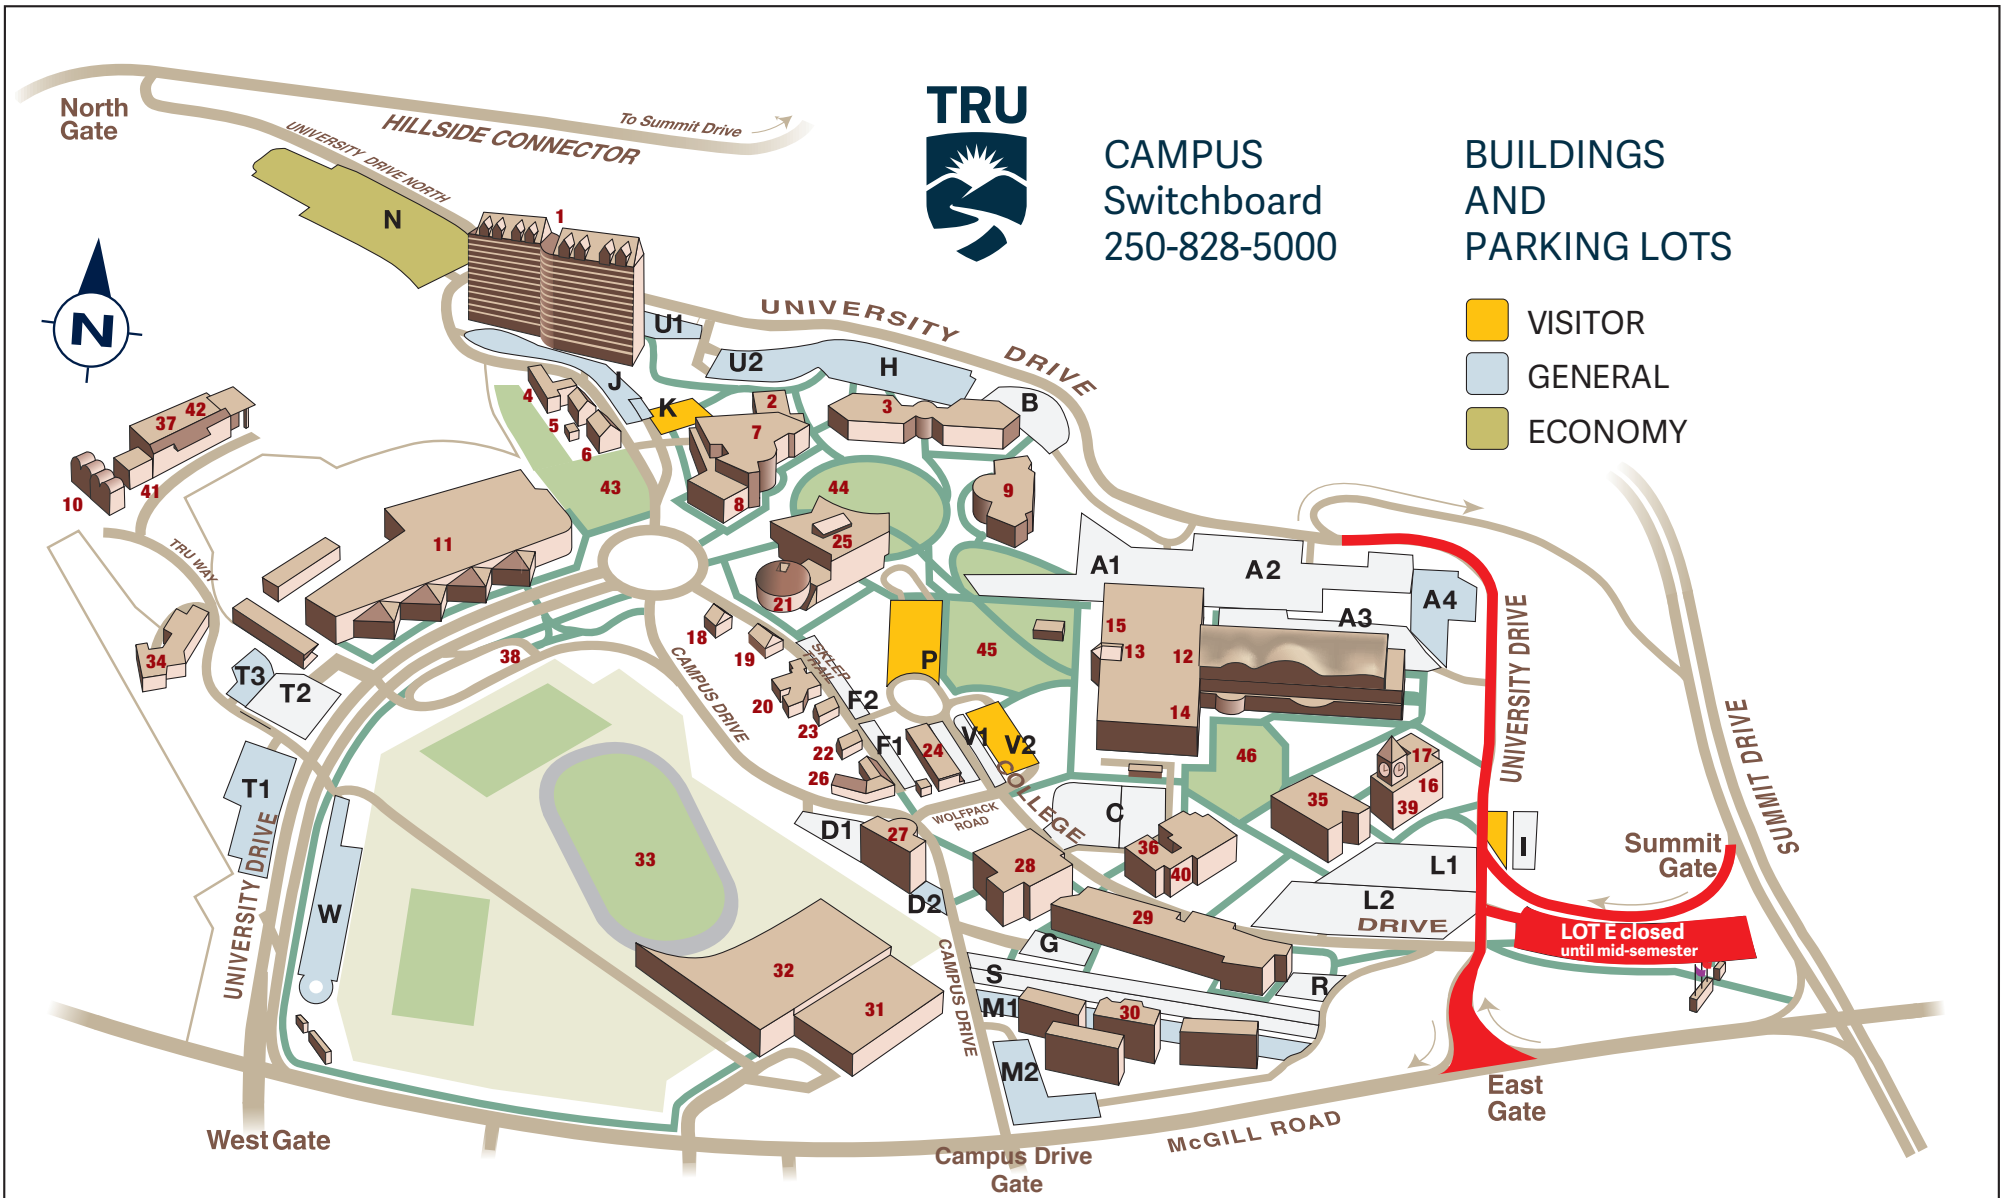

CAMPUS  
Switchboard  
250-828-5000

BUILDINGS  
AND  
PARKING LOTS

- VISITOR
- GENERAL
- ECONOMY

- |   |   |  |  |   |
|---|---|--|--|---|
| <ul style="list-style-type: none"> <li>1 TRU Student Residence and Conference Centre</li> <li>2 Independent Centre</li> <li>3 Arts &amp; Education</li> <li>4 Horticulture</li> <li>5 STaR Centre</li> <li>6 Radio CFBX</li> <li>7 Campus Activity Centre</li> <li>8 TRU Bookstore</li> <li>9 International Building</li> </ul> | <ul style="list-style-type: none"> <li>10 Research Greenhouses</li> <li>11 Trades &amp; Technology</li> <li>12 Old Main</li> <li>13 BMO Student Street</li> <li>14 TRU Printshop</li> <li>15 Actors Workshop Theatre</li> <li>16 Clock Tower</li> <li>17 Alumni Theatre</li> <li>18 Cariboo Child Care Society</li> <li>19 Faculty Association</li> </ul> | <ul style="list-style-type: none"> <li>20 Childcare</li> <li>21 Irving K. Barber BC Centre</li> <li>22 Cplu'kw'ten "The Gathering Place"</li> <li>23 Sustainability Office</li> <li>24 Human Resources</li> <li>25 Brown Family House of Learning</li> <li>26 Research Centre</li> <li>27 BC Centre for Open Learning</li> <li>28 Gymnasium</li> </ul> | <ul style="list-style-type: none"> <li>29 Ken Lepin Building</li> <li>30 On-Campus Housing at TRU</li> <li>31 Tournament Capital Centre (City)</li> <li>32 Field House (City)</li> <li>33 Hillside Stadium (City)</li> <li>34 Animal Health Technology</li> <li>35 Library</li> <li>36 Culinary Arts Training Centre</li> <li>37 Materials Distribution Centre &amp; Purchasing</li> </ul> | <ul style="list-style-type: none"> <li>38 Transit Loop</li> <li>39 Foundation &amp; Alumni</li> <li>40 Meat Store</li> <li>41 Facilities Shops</li> <li>42 Facilities/Parking Services</li> <li>43 Horticulture Gardens</li> <li>44 Campus Commons</li> <li>45 Campus Green</li> <li>46 Campus Court</li> </ul> |
|---|---|--|--|---|